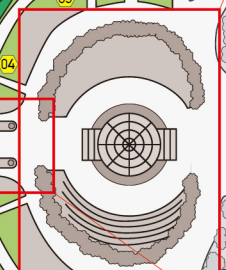

緑化センター内
TSURUMA PARK MUSEUM
作品展示〈平面4点〉